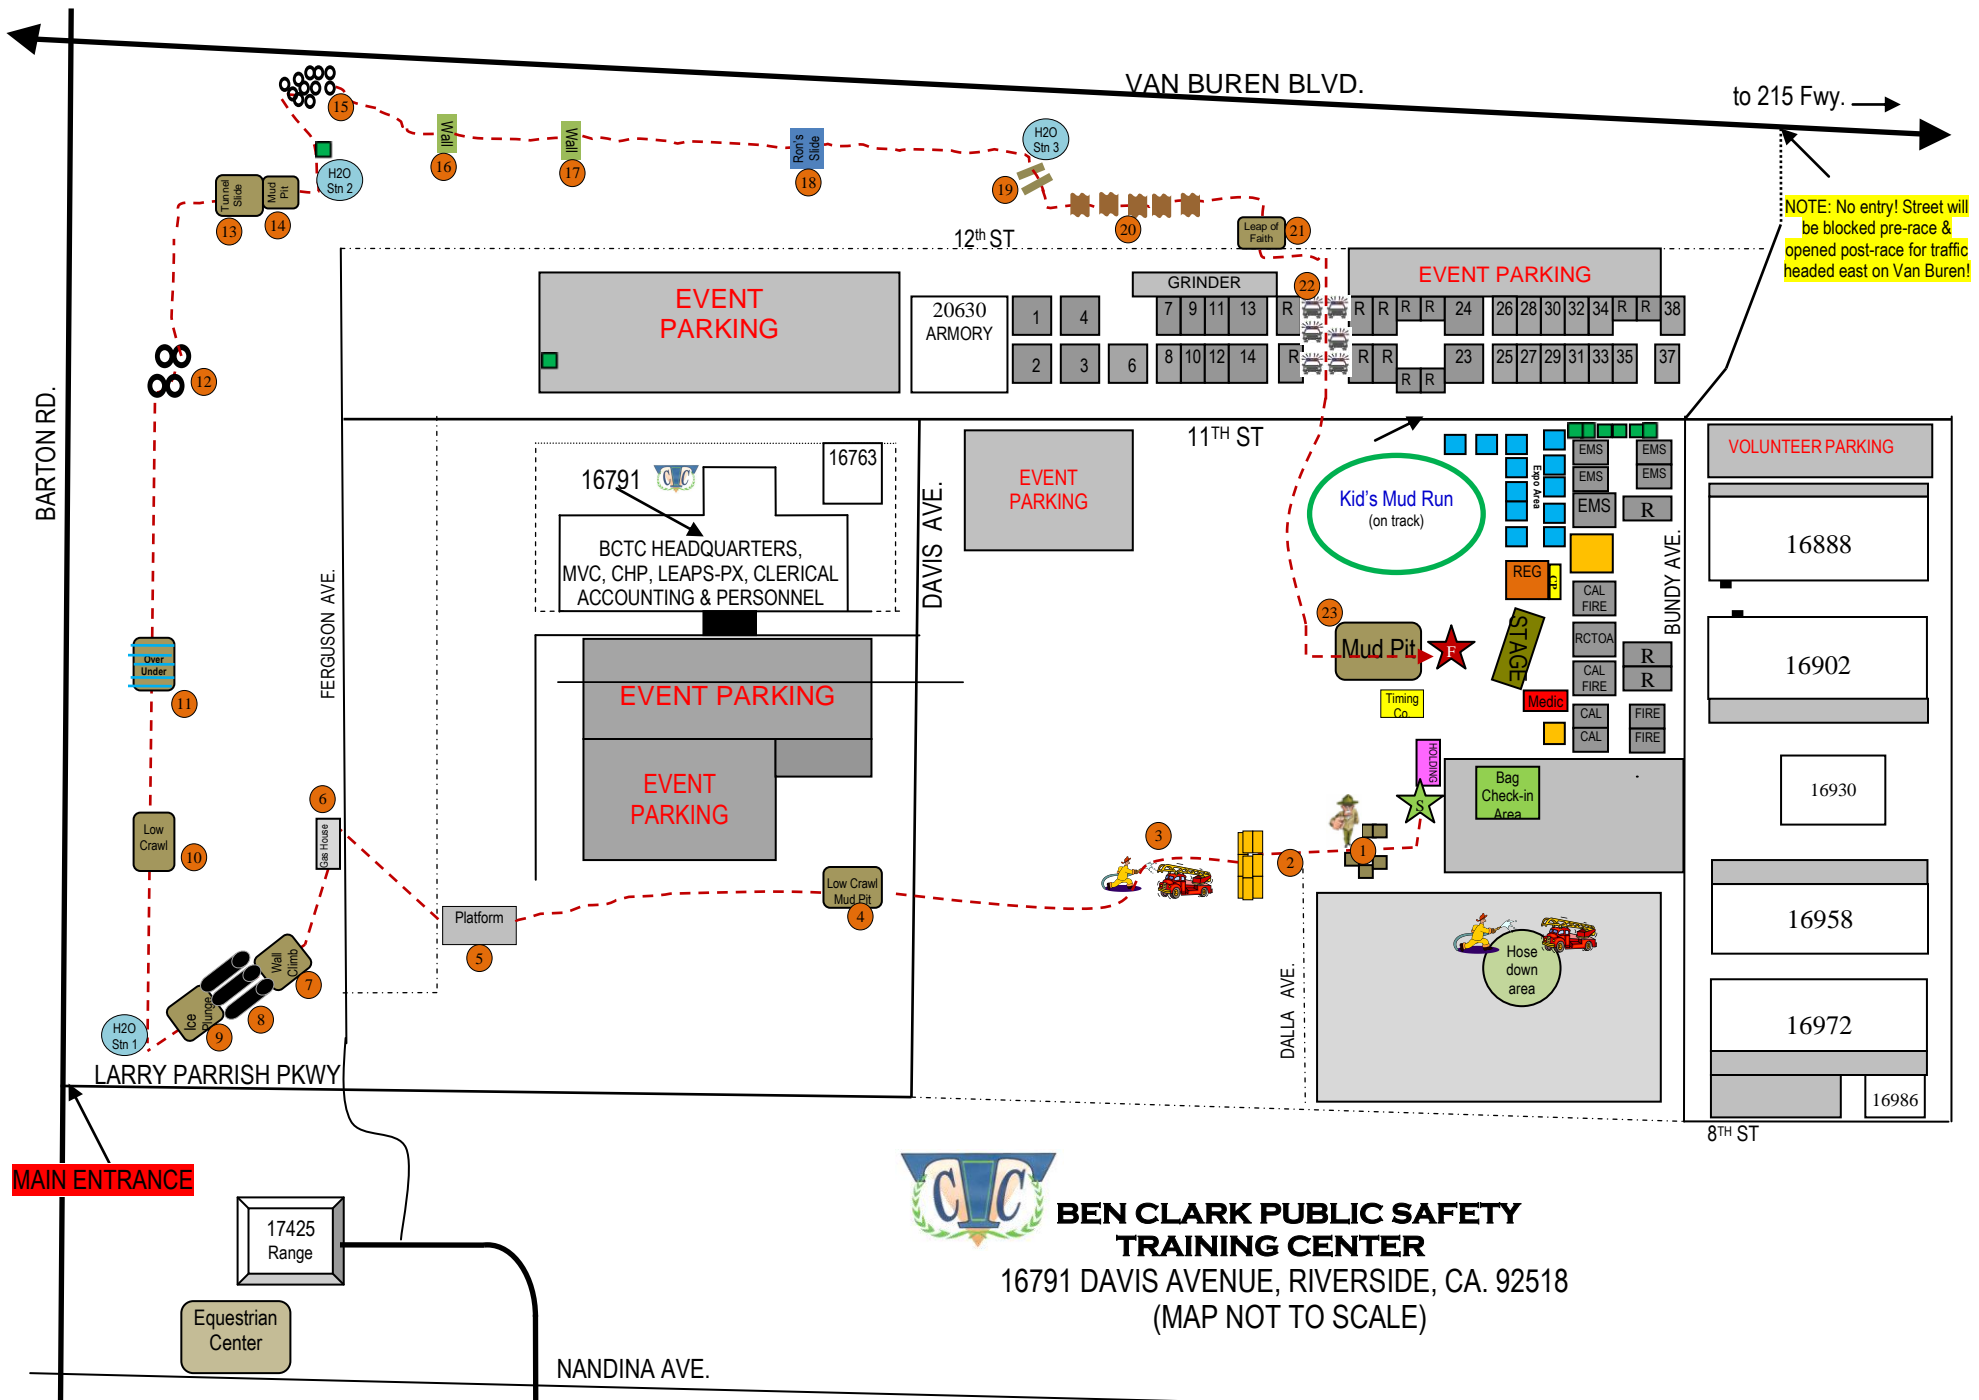

BEN CLARK PUBLIC SAFETY TRAINING CENTER FACILITY MAP

NOTE: No entry! Street will be blocked pre-race & opened post-race for traffic headed east on Van Buren!

BEN CLARK PUBLIC SAFETY TRAINING CENTER
 16791 DAVIS AVENUE, RIVERSIDE, CA. 92518
 (MAP NOT TO SCALE)